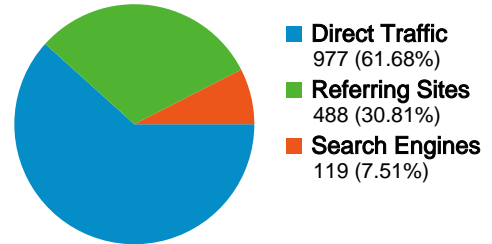

**Site Usage**

**1,584 Visits**

**33.02% Bounce Rate**

**11,433 Pageviews**

**00:06:25 Avg. Time on Site**

**7.22 Pages/Visit**

**49.43% % New Visits**

**Visitors Overview**

**Map Overlay world**

**Traffic Sources Overview**

**Content Overview**

Pages	Pageviews	% Pageviews
/	2,366	20.69%
/candidates	282	2.47%
/buzzbits	271	2.37%
/map/user	261	2.28%
/forum	247	2.16%

**784 people visited this site**

-  **1,584** Visits
-  **784** Absolute Unique Visitors
-  **11,433** Pageviews
-  **7.22** Average Pageviews
-  **00:06:25** Time on Site
-  **33.02%** Bounce Rate
-  **49.56%** New Visits

**Technical Profile**

All traffic sources sent a total of 1,584 visits

-  **61.68%** Direct Traffic
-  **30.81%** Referring Sites
-  **7.51%** Search Engines