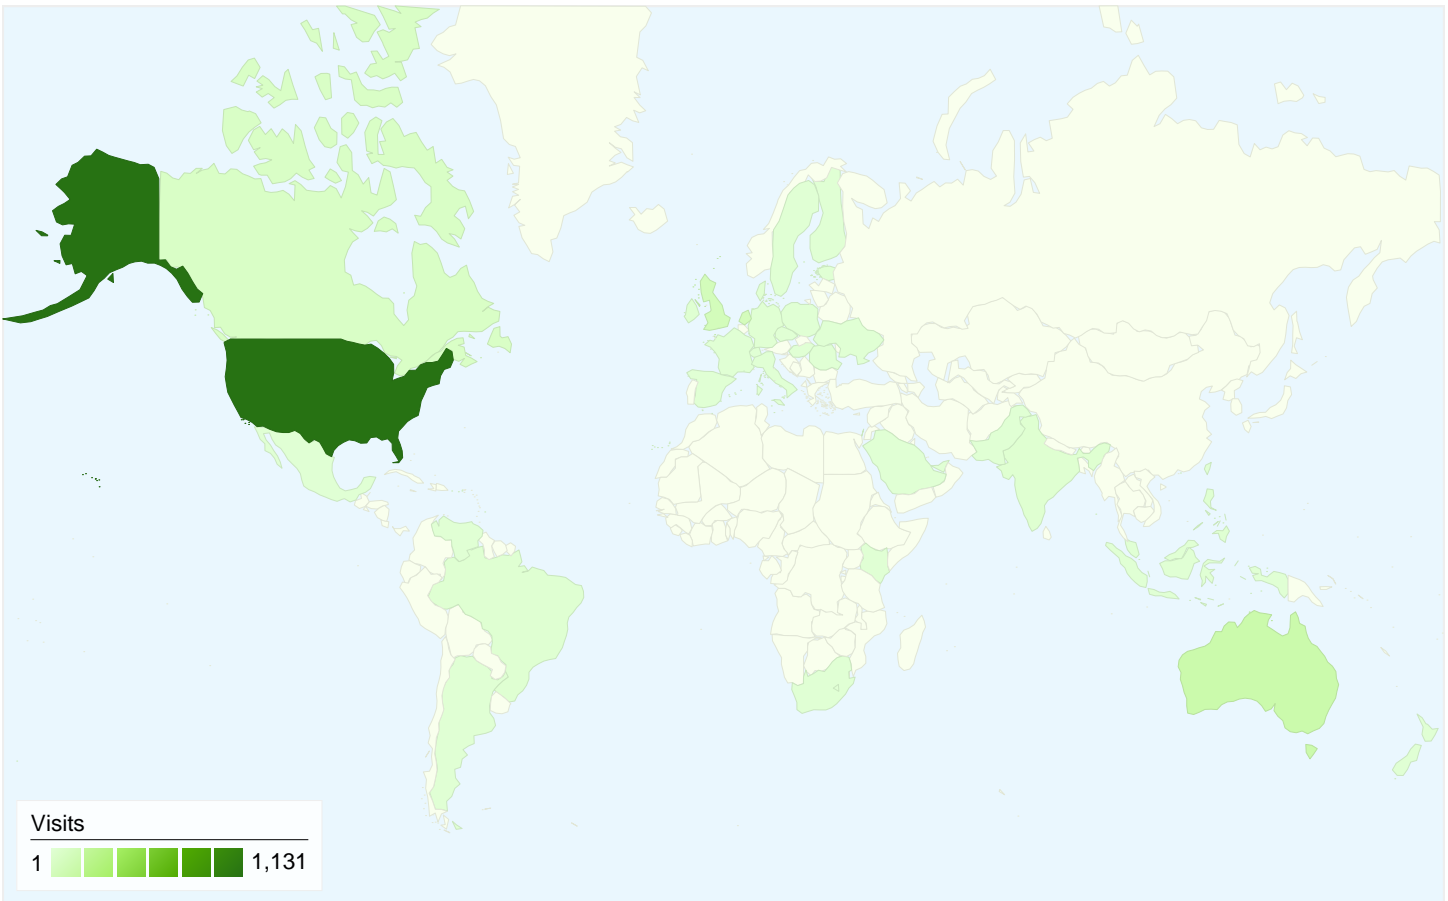

**Map Overlay world**

**Traffic Sources Overview**

**Content Overview**

Pages	Pageviews	% Pageviews
/	2,366	20.69%
/candidates	282	2.47%
/buzzbits	271	2.37%
/map/user	261	2.28%
/forum	247	2.16%

**784 people visited this site**

All traffic sources sent a total of 1,584 visits

-  **61.68%** Direct Traffic
-  **30.81%** Referring Sites
-  **7.51%** Search Engines

## 1,584 visits came from 42 countries/territories

### Site Usage

Country/Territory	Visits	Pages/Visit	Avg. Time on Site	% New Visits	Bounce Rate
United States	1,131	8.04	00:07:05	50.84%	33.24%
Australia	137	6.10	00:08:03	17.52%	25.55%
United Kingdom	86	4.53	00:02:25	46.51%	34.88%
Netherlands	83	7.63	00:06:10	33.73%	13.25%
Canada	48	3.62	00:03:02	75.00%	41.67%
India	12	2.58	00:01:46	100.00%	41.67%
Brazil	11	2.73	00:01:47	63.64%	45.45%
Ireland	11	2.55	00:01:50	54.55%	54.55%
Philippines	8	4.88	00:02:03	50.00%	37.50%
Denmark	6	10.17	00:06:35	66.67%	33.33%