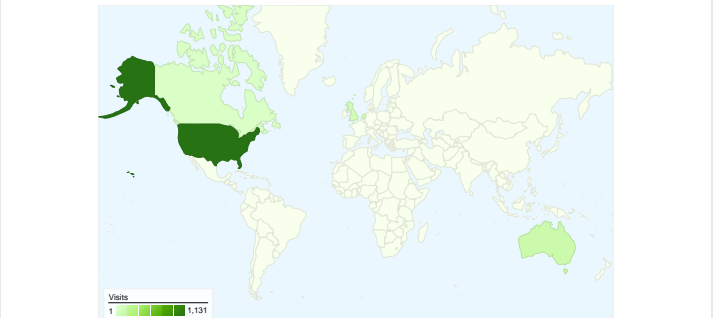

**Site Usage**

**1,584 Visits**

**33.02% Bounce Rate**

**11,433 Pageviews**

**00:06:25 Avg. Time on Site**

**7.22 Pages/Visit**

**49.43% % New Visits**

**Visitors Overview**

**Map Overlay world**

**Traffic Sources Overview**

**Content Overview**

Pages	Pageviews	% Pageviews
/	2,366	20.69%
/candidates	282	2.47%
/buzzbits	271	2.37%
/map/user	261	2.28%
/forum	247	2.16%

**784 people visited this site**

All traffic sources sent a total of 1,584 visits

-  **61.68%** Direct Traffic
-  **30.81%** Referring Sites
-  **7.51%** Search Engines

## 1,584 visits came from 42 countries/territories