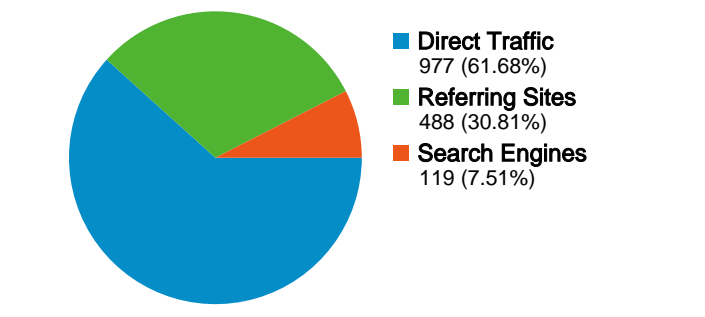

Traffic Sources Overview

Content Overview

Pages	Pageviews	% Pageviews
/	2,366	20.69%
/candidates	282	2.47%
/buzzbits	271	2.37%
/map/user	261	2.28%
/forum	247	2.16%